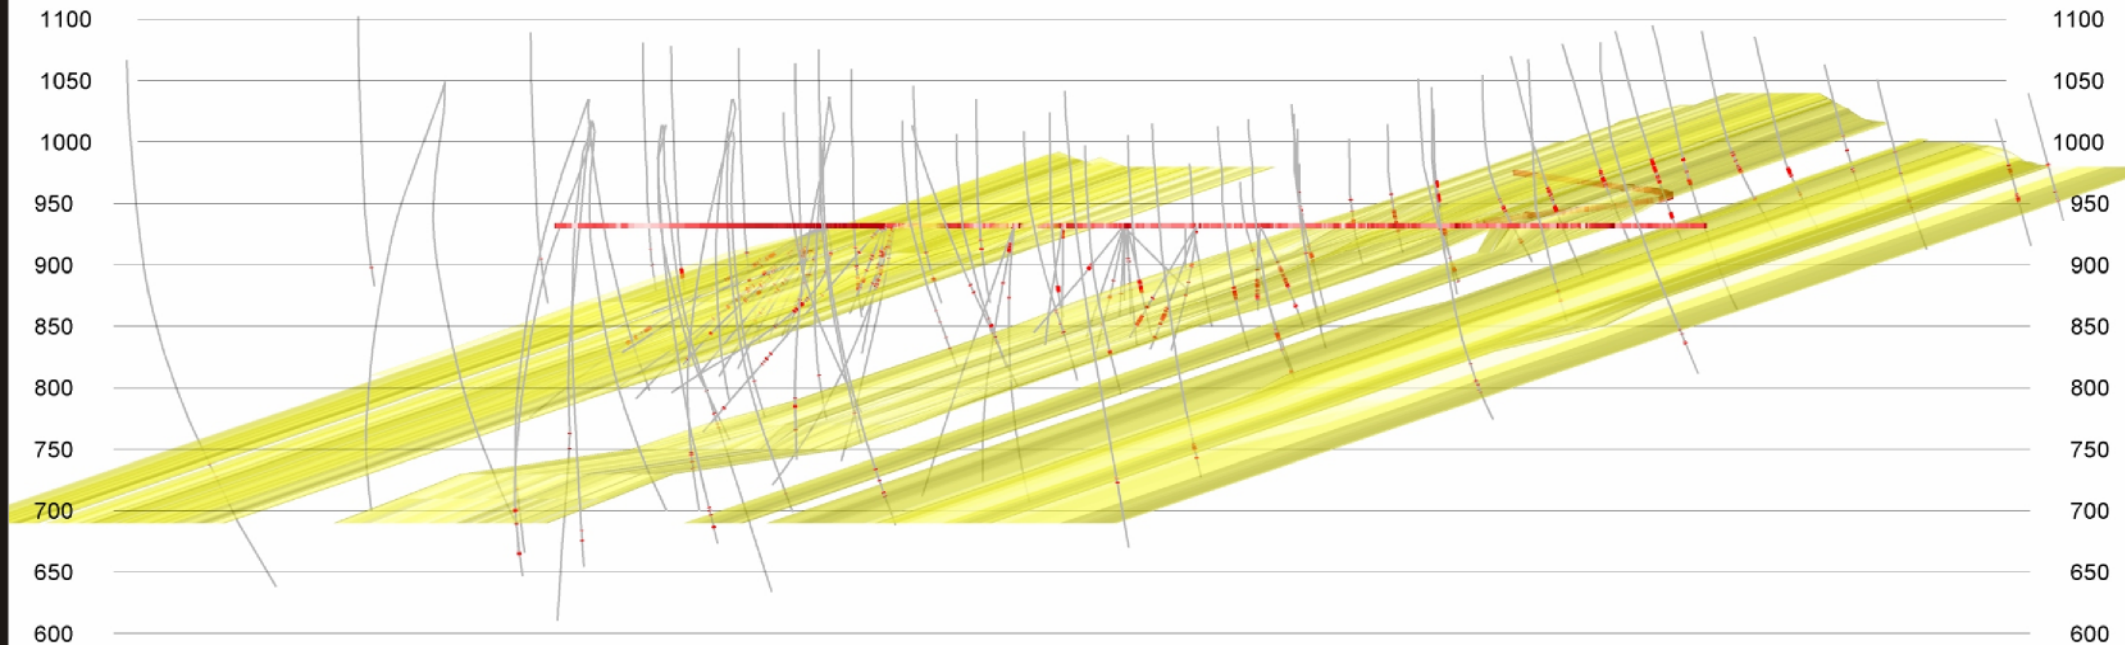

## Santa Isabel Zone

### Schematic Vertical Long Section

**LEGEND**

-  MINERALIZATION
-  DRILLHOLE
-  DRIFT-LEVEL 1